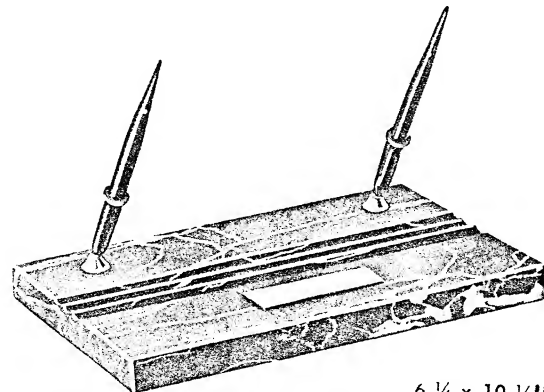

6 ¼ x 10 ¼"

4702I
ITALIAN MARBLE
With (2) 121SKD White Dot Pens $47.50
With 5SKD Pen, Pencil or ballpoint (any two) .. 32.50